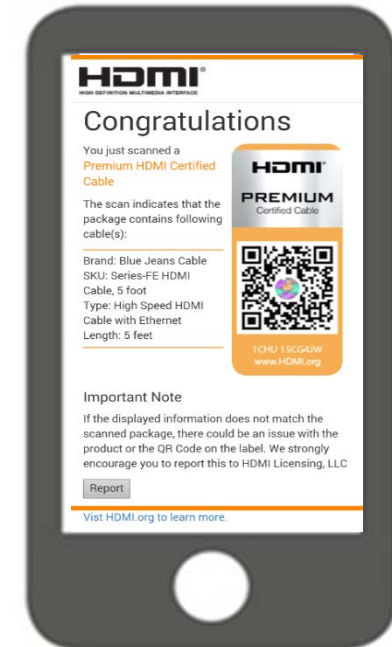

# Premium HDMI® Cable Certification Program

Tested for Ultra-reliable 4K/Ultra HD Performance

HDMI Licensing Administrator, Inc.

June 2018

# Premium HDMI Cable Certification Program

Supporting the installed base of hundreds of millions of 4K UHD high-speed HDMI-enabled products

End-to-End Program Elements include:

- Enhanced speed tests
- High-speed specific EMI test
- Design guideline
- Authenticity and verification program
- Product lifecycle checks and audits
- HDMI smartphone app for in-store and in-field authentication check

# Test Program Designed for 18Gbps Eco-System Reliability

- Ensures ultra-reliable connectivity for feature-rich 4K/UltraHD content
- Adapters design and test cables to ensure that they maintain performance at the full 18Gbps bandwidth
- Expanded tests replicate actual use of 4K/UltraHD and higher frame rates with advanced features
- Additional EMI test to ensure no signal interference, important since ports are adjacent to each other

# The Ultimate HDMI Cable Test Program