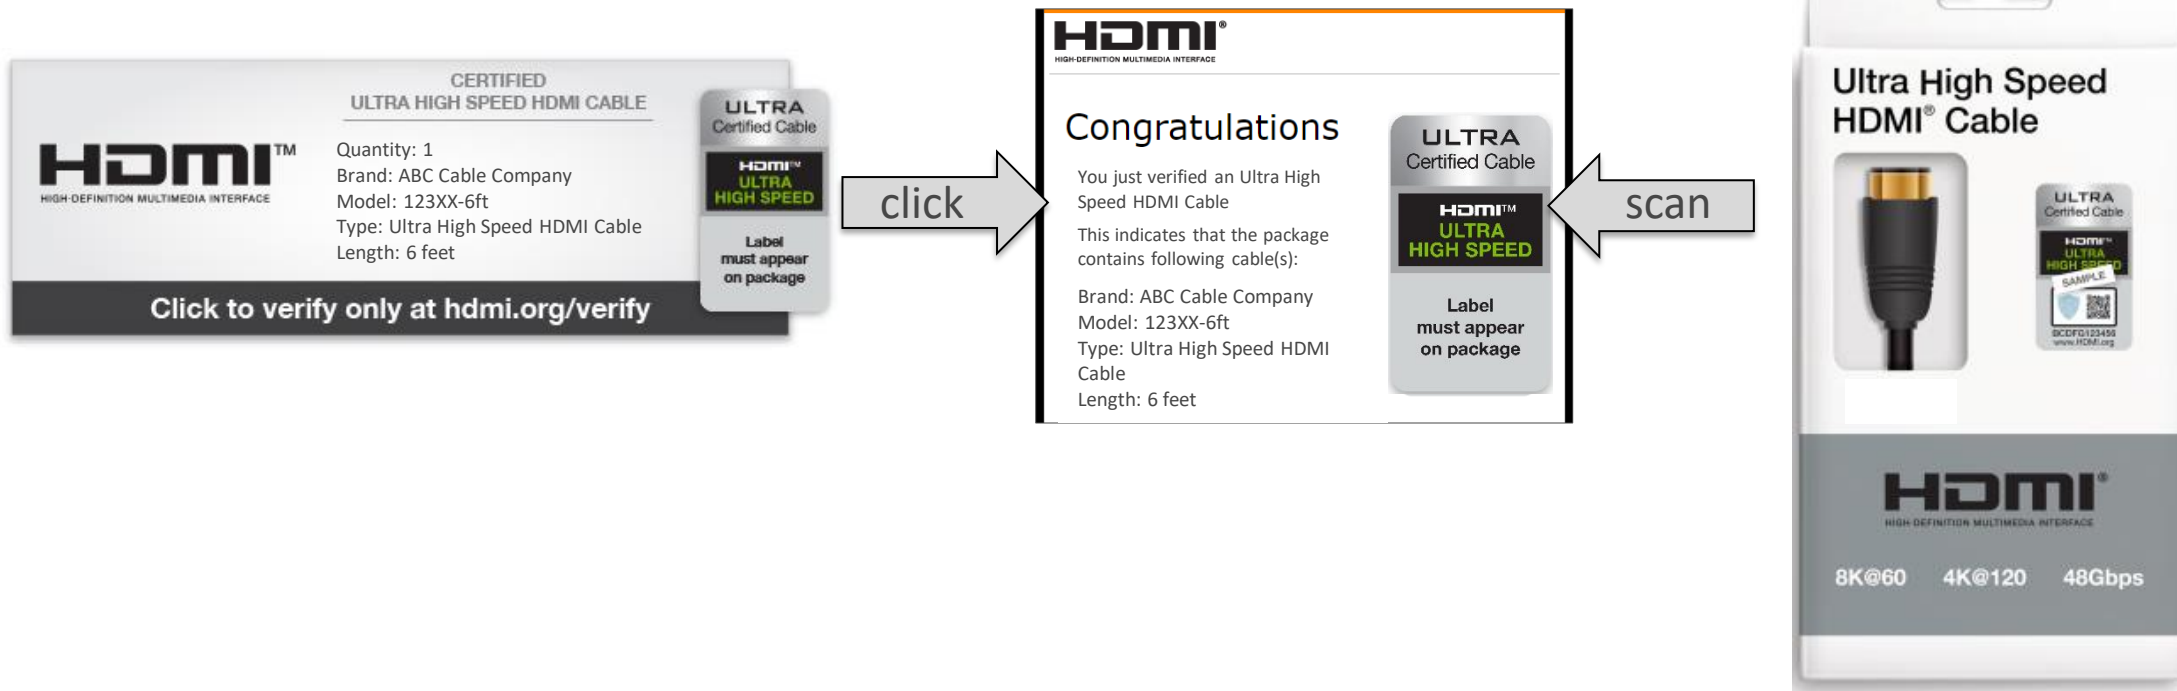

Quantity: 1
Brand: ABC Cable Company
Model: 789XX-1M
Type: Premium High Speed HDMI Cable
Length: 1 meter

**HDMI™
PREMIUM
Certified Cable**

Label
must appear
on package

“verify before you buy”

Now Two-Step Verification Will Be Available

Consumers and resellers will have two levels of verification

While shopping online
“verify before you buy”

On-package
“look for the cable with the label”

Two Types of Verification Banners

Embedded Banners (Click) are provided to HDMI Adopters with certified cables as web code they embed in their websites or distribute to their authorized cable resellers for their websites. The banner originates from HDMI LA servers and is dynamically generated each time a web page is displayed. Consumers just click the banner to go to the verification landing page on HDMI LA servers.